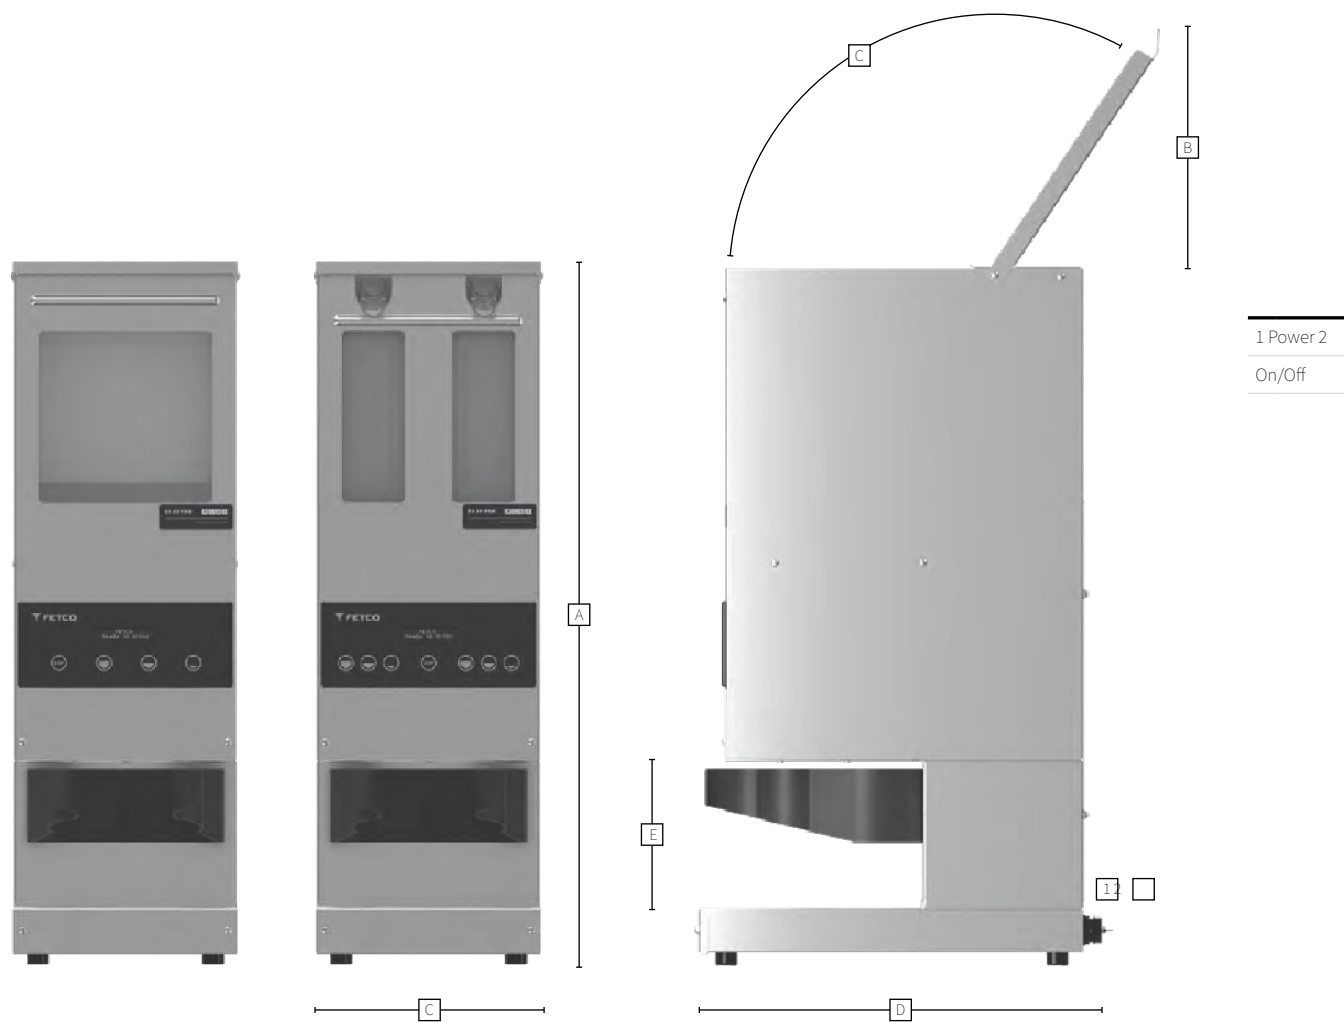

DIMENSIONS

GRS-1200 SINGLE & DUAL HOPPER COFFEE GRINDER

dimensions						
[in] / [cm]	Height (A)	Opened Lid Height (B)	Lid Opening Angle (C)	Width (D)	Depth (E)	Basket Clearance (E)
Product Dimensions	28.5 72.4	11.5 29.2	120°	9.25 23.5	11.5 29.2	6.0 15.2
Shipping Dimensions	31.0 78.5	N/A	N/A	12.0 30.5	19.0 48.5	N/A

weight		
[lbs] / [kg]	Empty	Filled
Product Weight	50.0 22.7	58.0 26.3
Shipping Weight	65.0 29.5	75.0 34.1

FRATELLO
COFFEE ROASTERS

www.fratellocoffee.com | 4021 - 9 Street SE, Calgary, AB T2G 3C7 | T: 403.265.2112

Serving Exceptional Coffee with Style!

MODELS

TECHNICAL SPECIFICATIONS &

DIMENSIONS