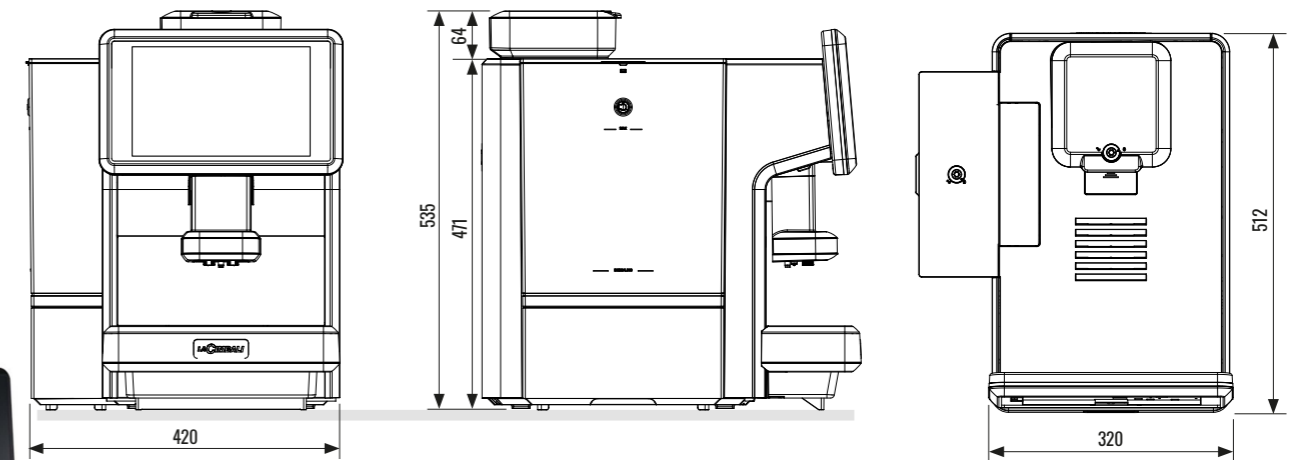

8L * Special Order

FRATELLO
COFFEE ROASTERS

www.fratellocoffee.com | 4021 - 9 Street SE, Calgary, AB T2G 3C7 | T: 403.265.2112

Serving Exceptional Coffee with Style!