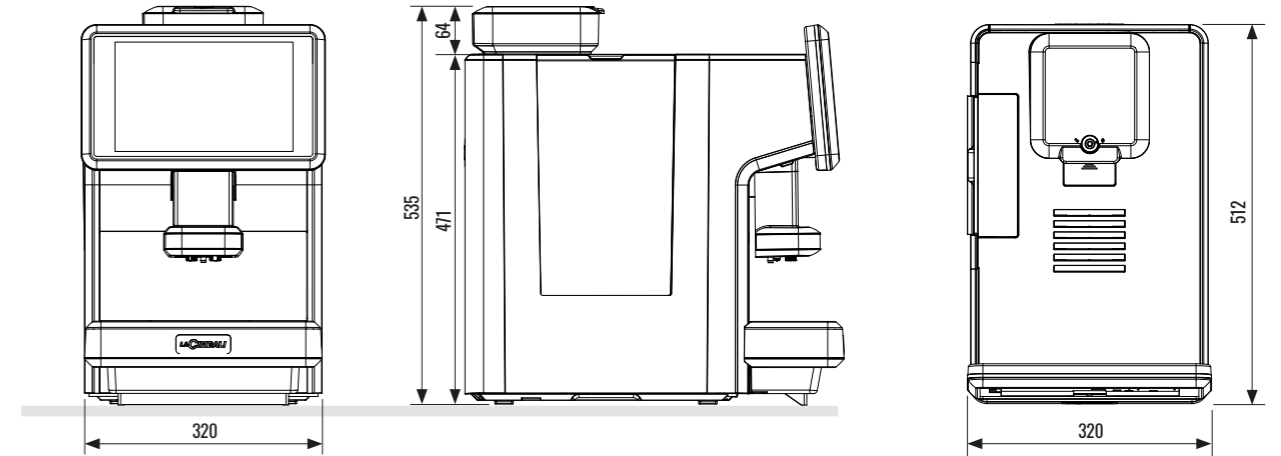

DIMENSIONS

Width x Depth x Height	320 x 512 x 535 mm (2 L) 420 x 512 x 535 mm (8 L) *
Weight	19 kg (2 L) 20,5 kg (8 L)*

CONNECTIONS

Power supply	220-240V / 120 V / 100 V
Power	2900 W
Connection to the water main	Optional
Water tank inside	Double solution: 2 L / 8 L*

CAPACITY

Recommended cups/day	Up to 80

HOPPERS

Coffee bean hopper	750 g

FEATURES

Added water	Yes
Control panel	10,1" Touch Screen Display
Number of selections	Up to 24 1x4 | 3x6 | 3x7
Coffee spout height (from/to)	85 / 175 mm
Water Pump	Vibration pump
Grounds container capacity	45 pieces (10 g / piece)
Drip tray	1,7 L approx.

THERMAL SYSTEM

Thermoblock

GRINDERS

Number of grinders	1
Blades	Ceramic

DEK

Grounded dek inlet	Yes

COFFEE GROUP

Coffee group type	Plastic
Min / max dose	Up to 16 g
Coffee washing cycle (type)	Automatic (tablets)

MILK SYSTEM

Milk suction system	Venturi System
Milk washing cycle	Automatic

INTERFACE

Payment system (equipped with MDB Protocol)	Optional
USB	Yes
Telemetry/Wi-Fi	Yes

PERFORMANCE

Espresso (cups/hour) (50 ml)	80 cups
Americano (cups/hour) (240 ml)	75 cups
Cappuccino (cups/hour) (200 ml)	65 cups
Hot water (litres/h - delivery of 500 cc)	30 L

2L